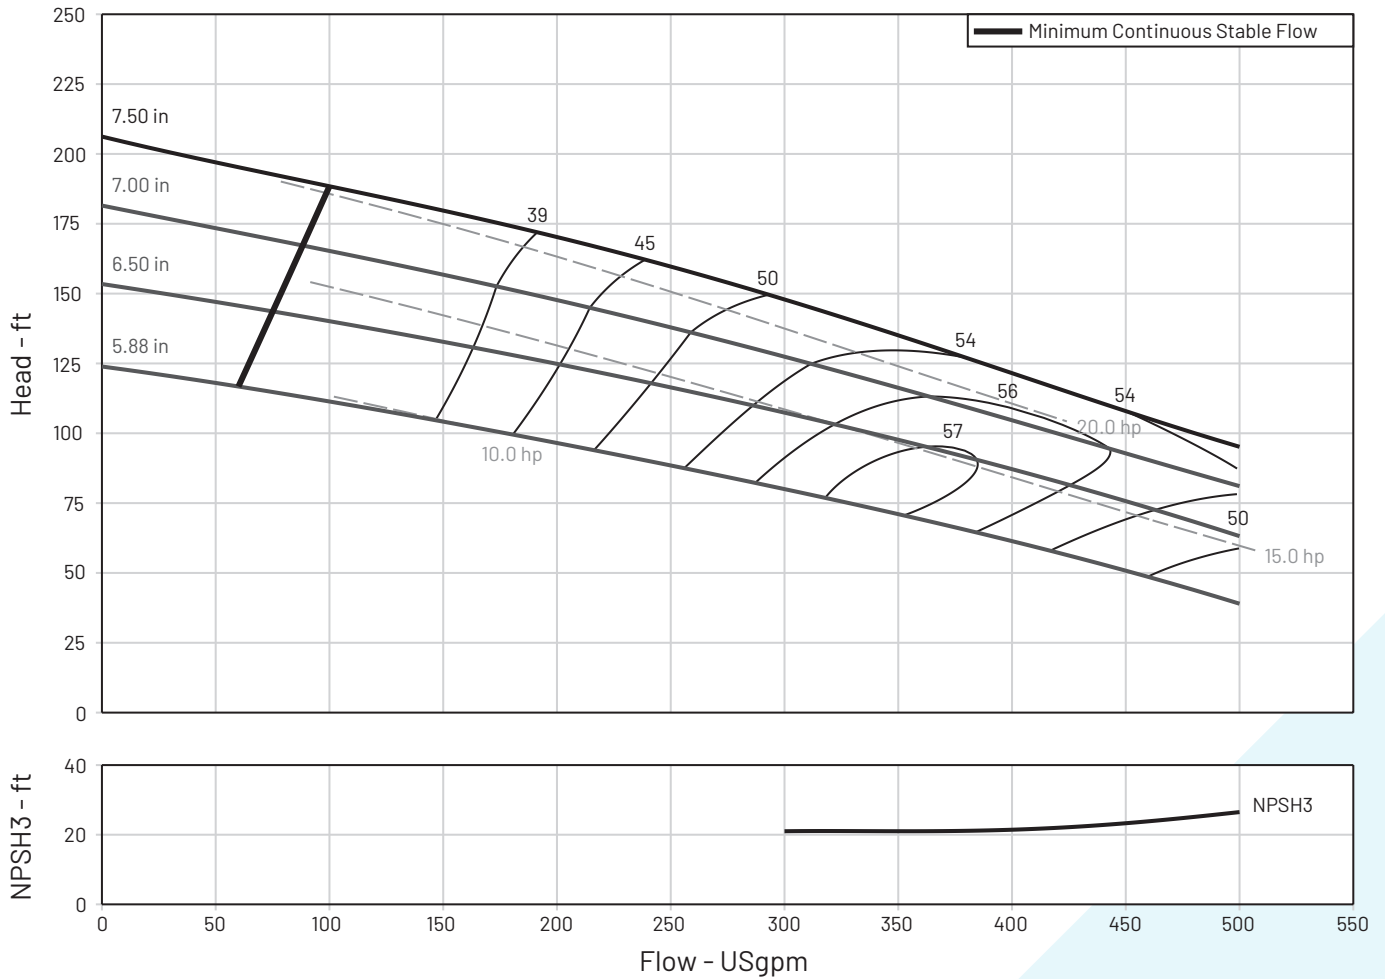

SUBMERSIBLE SOLIDS HANDLING PUMPS

4SC(X) SERIES, RPM: 3500, DISCHARGE: 4"

1101 Myers Parkway
Ashland, OH 44805
Ph: 855.274.8948
Fx: 800.426.9446

490 Pinebush Rd., Unit 4
Cambridge, Ontario N1T 0A5, Canada
Ph: 800.363.7867
Fx: 888.606.5484