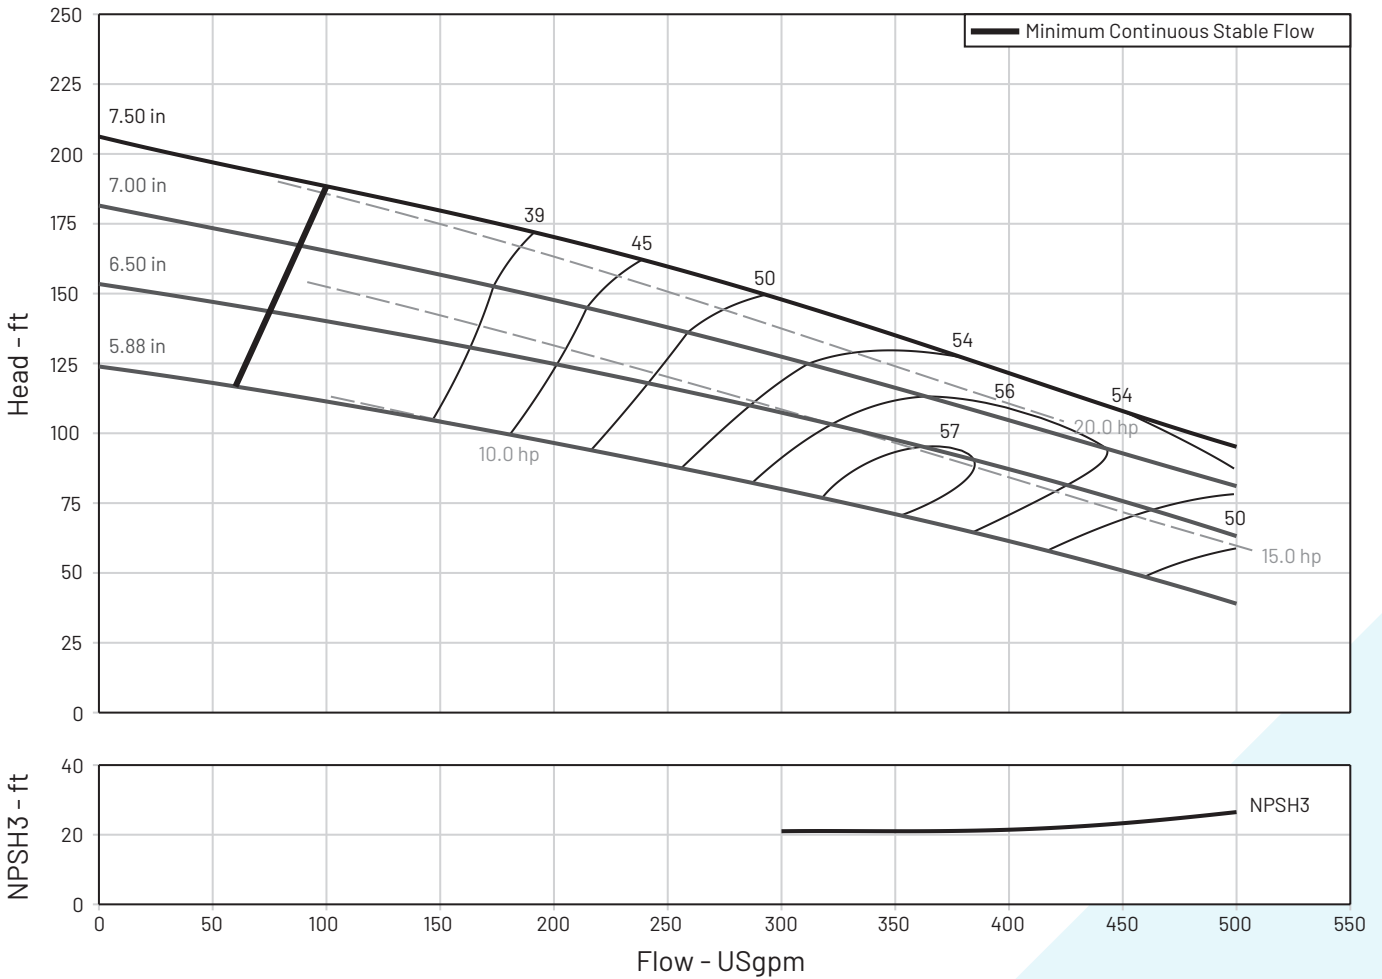

# SUBMERSIBLE SOLIDS HANDLING PUMPS

3SC(X) SERIES, RPM: 3500, DISCHARGE: 3"

1101 Myers Parkway  
Ashland, OH 44805  
Ph: 855.274.8948  
Fx: 800.426.9446

490 Pinebush Rd., Unit 4  
Cambridge, Ontario N1T 0A5, Canada  
Ph: 800.363.7867  
Fx: 888.606.5484