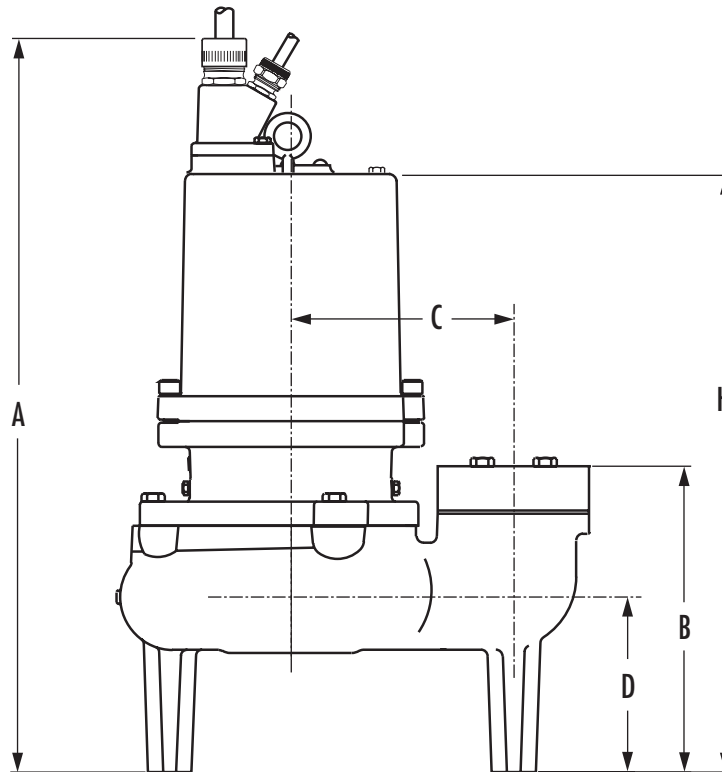

# Dimensional Data – SB4SD

	<b>A</b>	<b>B</b>	<b>C</b>	<b>D</b>	<b>E</b>	<b>F</b>	<b>G</b>	<b>H</b>	<b>I</b>
<b>SB4SD</b>	29	11-1/4	8-9/32	6-5/8	11-1/8	7-1/8	5-15/16	23-1/2	6-1/2

ALL DIMENSIONS IN INCHES  
NOTE: CASTING DIMENSIONS MAY VARY ± 1/8"