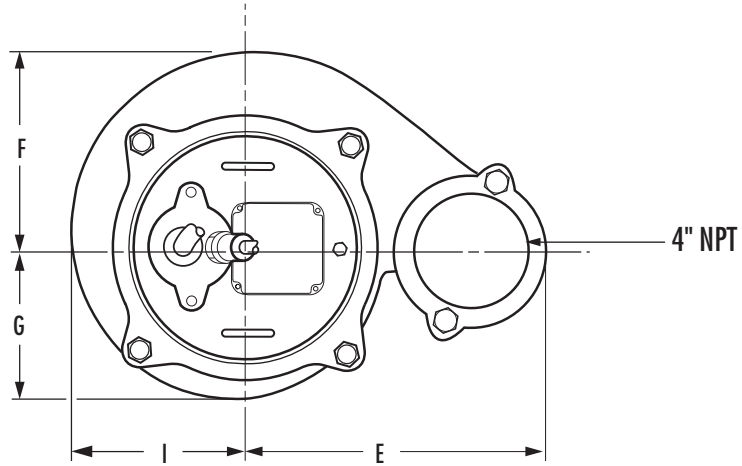

# Dimensional Data – SB4SD

	<b>A</b>	<b>B</b>	<b>C</b>	<b>D</b>	<b>E</b>	<b>F</b>	<b>G</b>	<b>H</b>	<b>I</b>
<b>SB4SD</b>	29	11-1/4	8-9/32	6-5/8	11-1/8	7-1/8	5-15/16	23-1/2	6-1/2

ALL DIMENSIONS IN INCHES  
NOTE: CASTING DIMENSIONS MAY VARY ± 1/8"