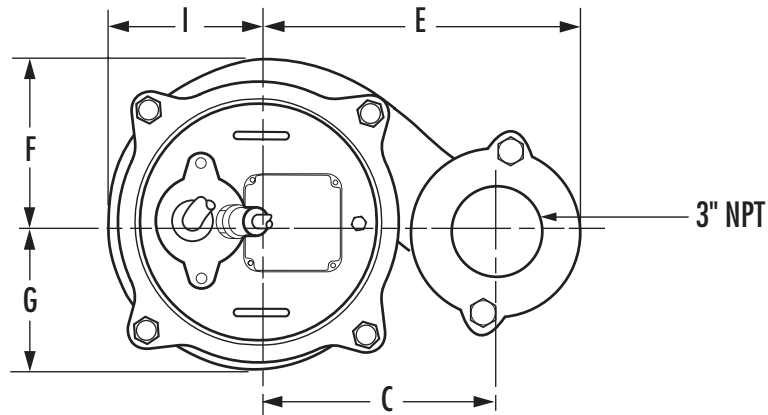

# Dimensional Data – SB3SD

	<b>A</b>	<b>B</b>	<b>C</b>	<b>D</b>	<b>E</b>	<b>F</b>	<b>G</b>	<b>H</b>	<b>I</b>
<b>SB3SD</b>	26	8-1/2	7-3/4	4-3/8	10-5/8	5-13/16	4-13/16	20-1/2	5-7/32

ALL DIMENSIONS IN INCHES  
NOTE: CASTING DIMENSIONS MAY VARY ± 1/8"