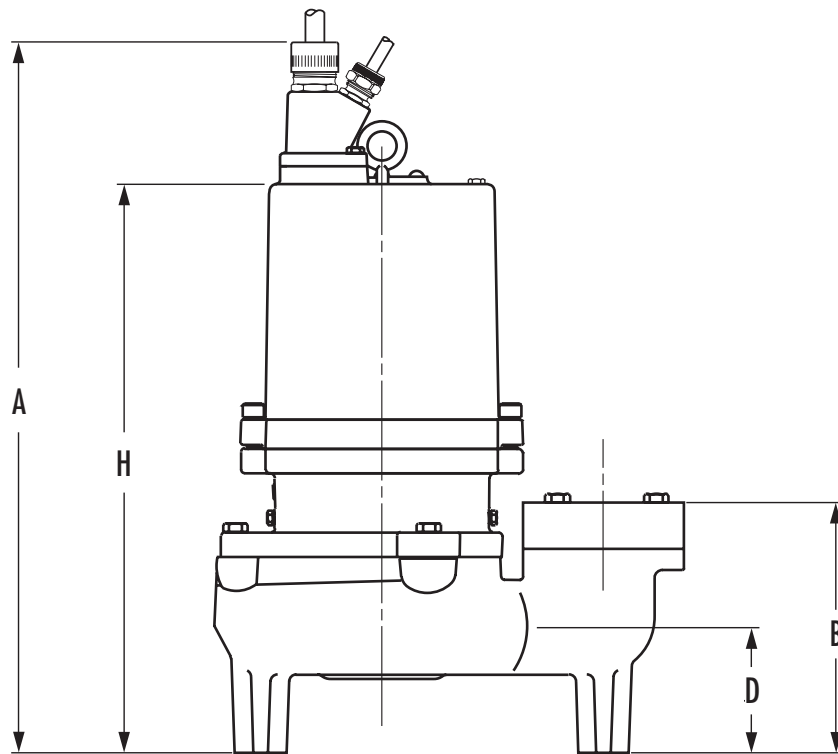

# Dimensional Data – SB3SD

	<b>A</b>	<b>B</b>	<b>C</b>	<b>D</b>	<b>E</b>	<b>F</b>	<b>G</b>	<b>H</b>	<b>I</b>
<b>SB3SD</b>	26	8-1/2	7-3/4	4-3/8	10-5/8	5-13/16	4-13/16	20-1/2	5-7/32

ALL DIMENSIONS IN INCHES  
NOTE: CASTING DIMENSIONS MAY VARY ± 1/8"