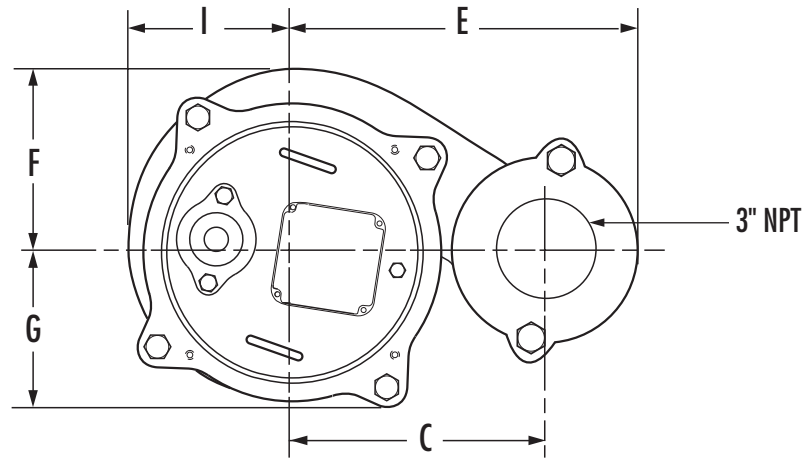

# Dimensional Data – SB3S

	<b>A</b>	<b>B</b>	<b>C</b>	<b>D</b>	<b>E</b>	<b>F</b>	<b>G</b>	<b>H</b>	<b>I</b>
<b>SB3S</b>	20-5/8	8-3/4	7-7/8	4-3/8	10-11/16	5-13/16	4-13/16	18-1/16	5-7/32

ALL DIMENSIONS IN INCHES  
NOTE: CASTING DIMENSIONS MAY VARY ± 1/8"