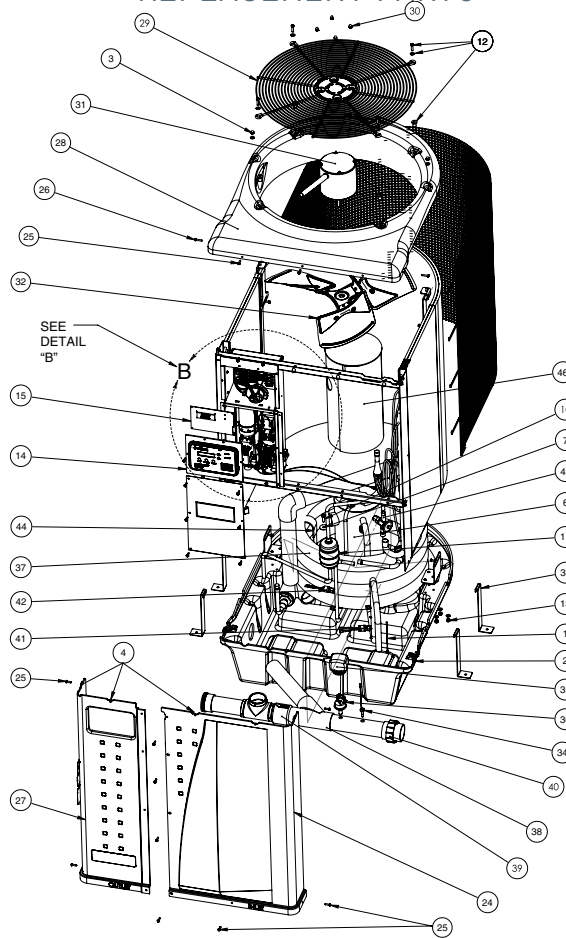

CALIFORNIA PROPOSITION 65 WARNING
⚠️ WARNING: Cancer and Reproductive Harm.
⚠️ AVERTISSEMENT: Peut Causer le Cancer et des Dommages au Système Reproducteur.
⚠️ ADVERTENCIA: Cáncer y Daño Reproductivo.
www.p65warnings.ca.gov PH00016A

Item	Part No.	Description
ULTRATEMP REPLACEMENT PARTS		
1	473665	PROBE THERMISTOR DEFROST SENSOR
2	470284	NUT, J-CLIP
3	473285	NUT, 1/4-20 SS ACORN
4	470281	NUT, U-CLIP
5	473732	WIRE HARNESS, COMPRESSOR (1PH-60HZ)
5	474009	WIRE HARNESS, COMPRESSOR (1PH-50HZ)
5	474010	WIRE HARNESS, COMPRESSOR (3-PHASE MODELS)
6	473734Z	COMPRESSOR, SCROLL ZP83 (MODEL 120, 120HC, 140, 140 HC)
6	473735Z	COMPRESSOR, SCROLL ZP70 (MODEL 110)
6	474011Z	COMPRESSOR KIT, SCROLL ZP83 (3-PHASE MODEL 120C, 140C ONLY)
6	474241Z	COMPRESSOR SCROLL ZP61 (MODEL 90)
6	474291Z	COMPRESSOR SCROLL ZP49 (MODEL 70)
7	473295	FENDER WASHER
8	473736	COMPRESSOR ISOLATION KIT, GROMMET AND SPACER 1 SET
9	473745	BOLT 5/16-18 x 2 in. SS
10	98219800	BOLT 5/16-18 x 1 in. SS
11	473121	DRIER (ALL MODELS EXCEPT 120HC, 140HC)
11	473139	DRIER (MODEL 120HC, 140HC)
12	470441	FAN GUARD FASTENER KIT