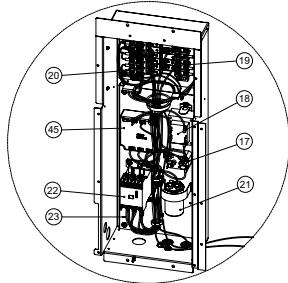

DETAIL B - Single Phase

DETAIL B - Three Phase