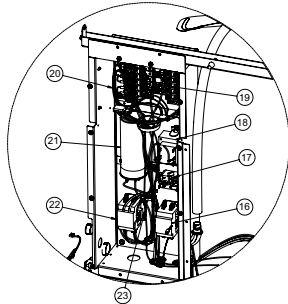

ULTRATEMP® HEAT PUMP

460928, 460929, 460930, 460931, 460932, 460933, 460934, 460935, 460936, 460937, 460938, 460958, 460959, 460960, 460961, 460962, 460963, 460964, 460965, 460967

REPLACEMENT PARTS

DETAIL B - Single Phase